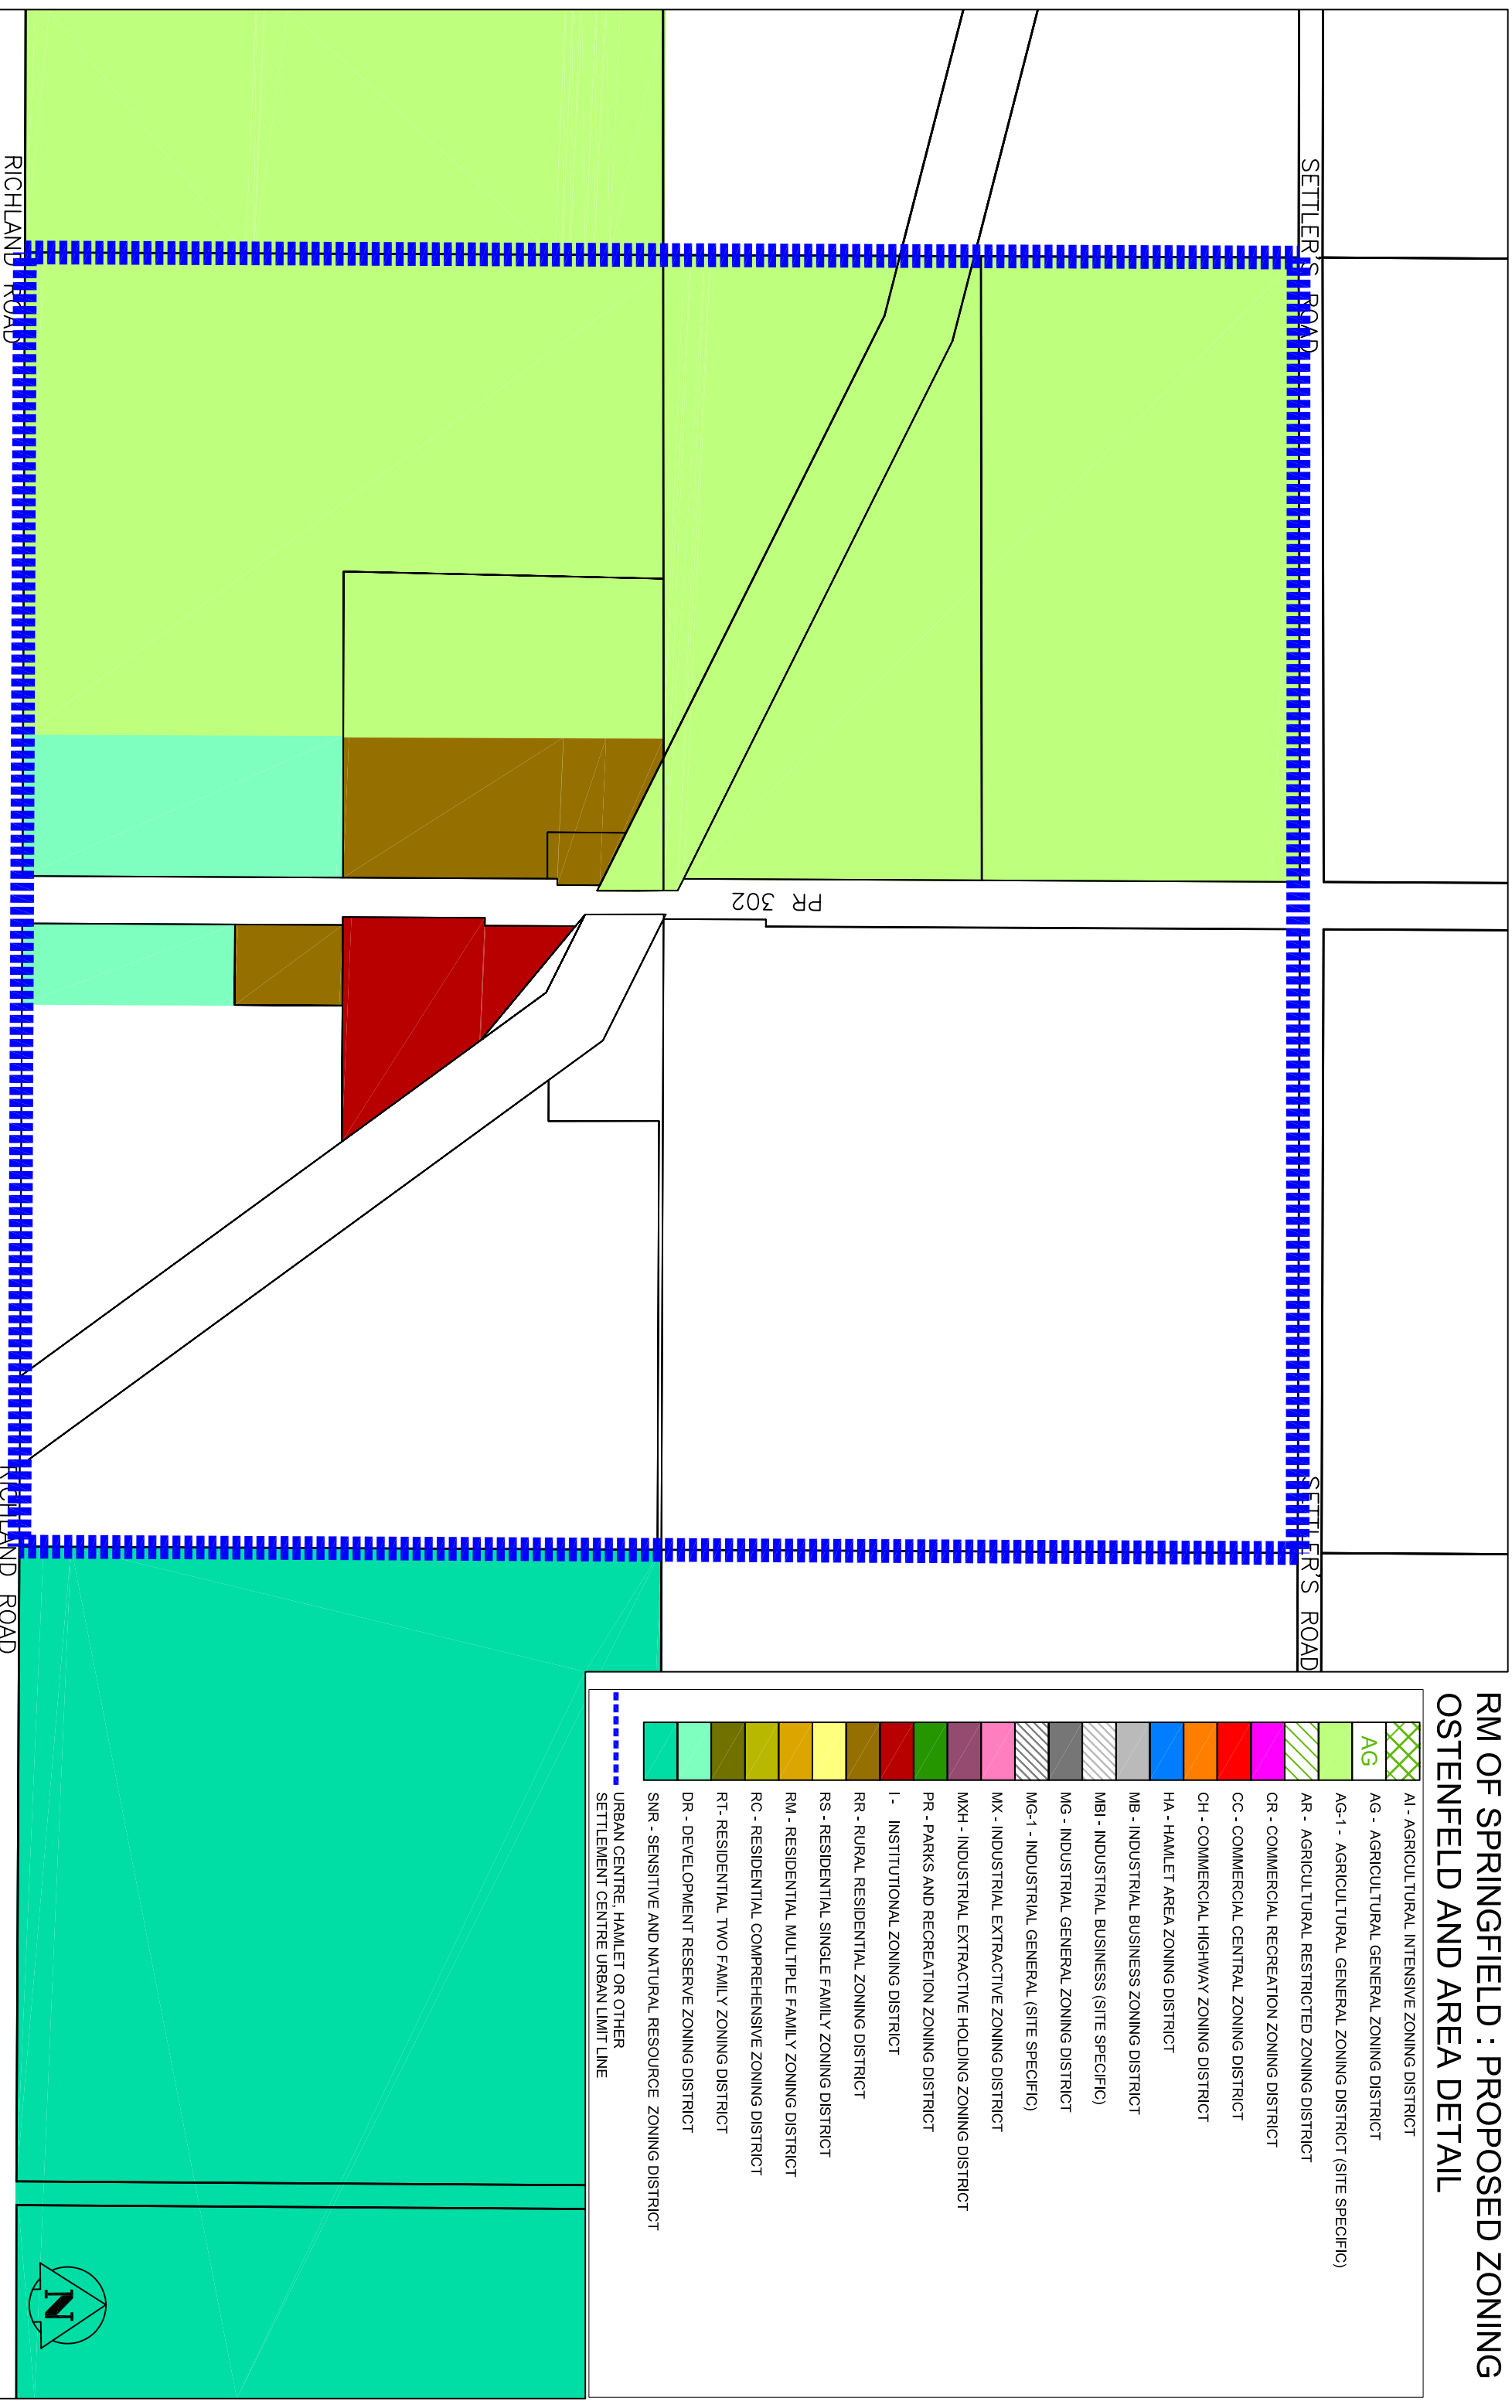

RM OF SPRINGFIELD : PROPOSED ZONING OSTENFELD AND AREA DETAIL

FIGURE 13