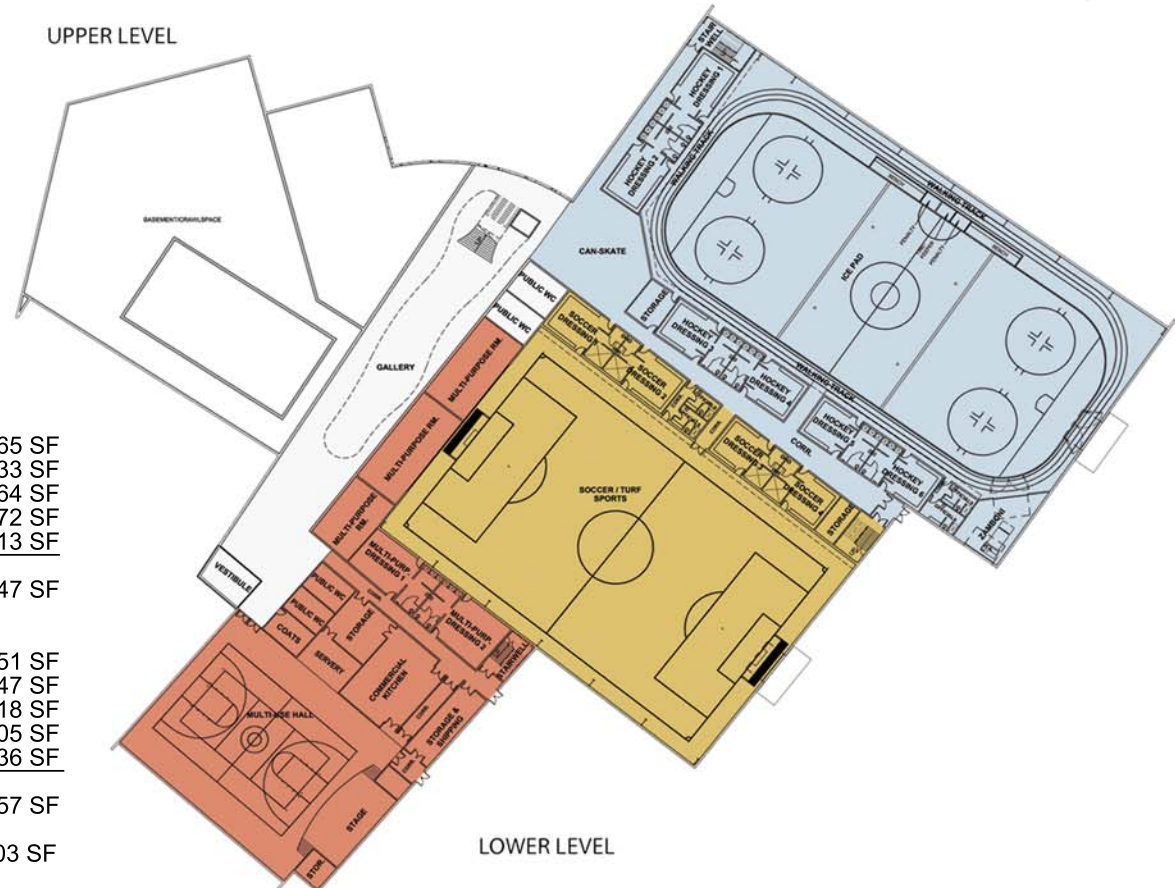

### Programming

Atrium

■ Fitness / Multi-Purpose / Hall

■ Ice Arena

■ Soccer / Turf Sports

UPPER LEVEL

LOWER LEVEL

### RECREATION CENTRE PROGRAM AREA

MAIN FLOOR	
ARENA	33,865 SF
ATRIUM	10,933 SF
MULTI-PURPOSE ROOMS	3,464 SF
MULTIPURPOSE HALL	15,172 SF
SOCCER / TURF SPORTS	23,813 SF
<b>TOTAL</b>	<b>87,247 SF</b>
UPPER FLOOR	
ADMINISTRATION	1,351 SF
ATRIUM	7,247 SF
CONCOURSE & SEATING	13,618 SF
FITNESS	9,405 SF
POOL & CHANGE ROOMS	19,936 SF
<b>TOTAL</b>	<b>51,557 SF</b>
<b>GRAND TOTAL</b>	<b>138,803 SF</b>