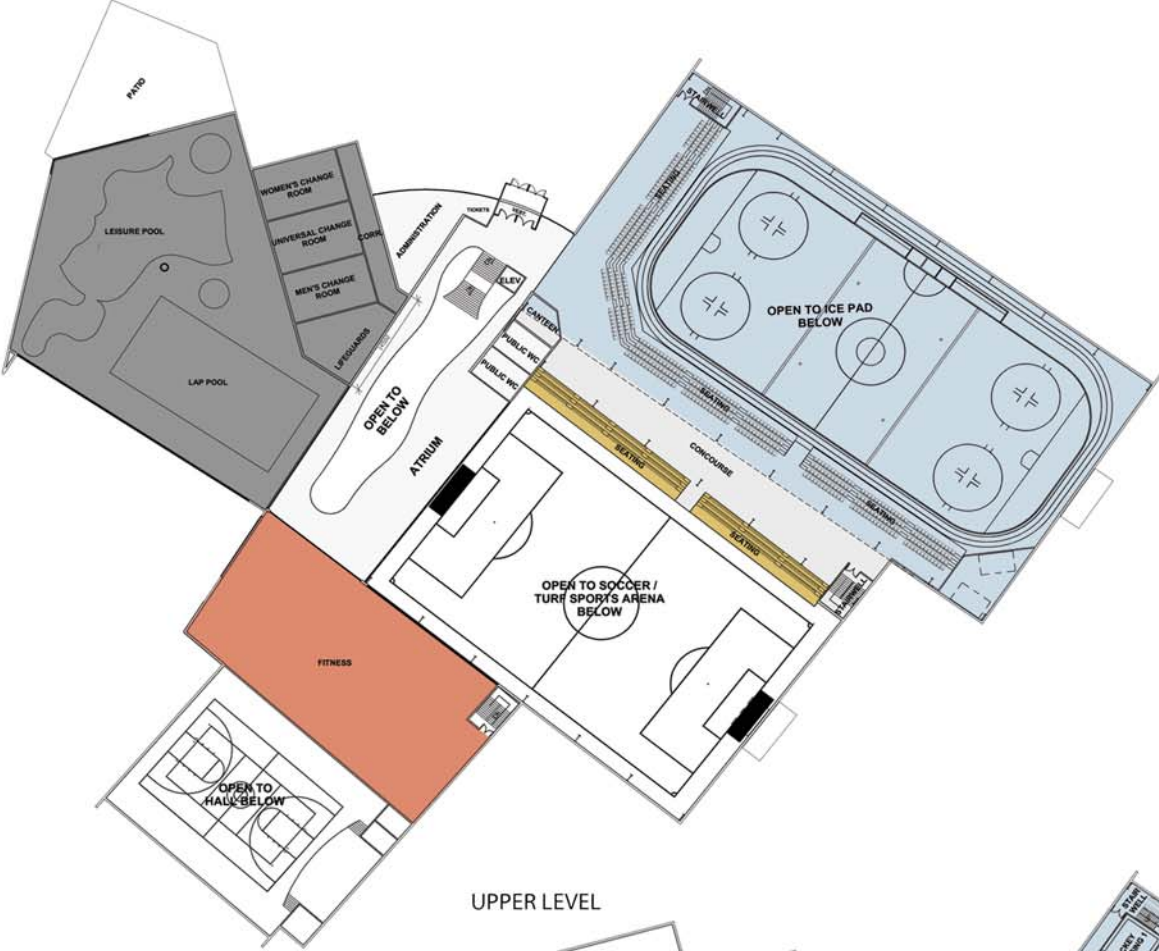

### Programming

Atrium

■ Fitness / Multi-Purpose / Hall

■ Ice Arena

■ Soccer / Turf Sports

UPPER LEVEL

LOWER LEVEL

### RECREATION CENTRE PROGRAM AREA

MAIN FLOOR	
ARENA	33,865 SF
ATRIUM	10,933 SF
MULTI-PURPOSE ROOMS	3,464 SF
MULTIPURPOSE HALL	15,172 SF
SOCCER / TURF SPORTS	23,813 SF
<b>TOTAL</b>	<b>87,247 SF</b>
UPPER FLOOR	
ADMINISTRATION	1,351 SF
ATRIUM	7,247 SF
CONCOURSE & SEATING	13,618 SF
FITNESS	9,405 SF
POOL & CHANGE ROOMS	19,936 SF
<b>TOTAL</b>	<b>51,557 SF</b>
<b>GRAND TOTAL</b>	<b>138,803 SF</b>